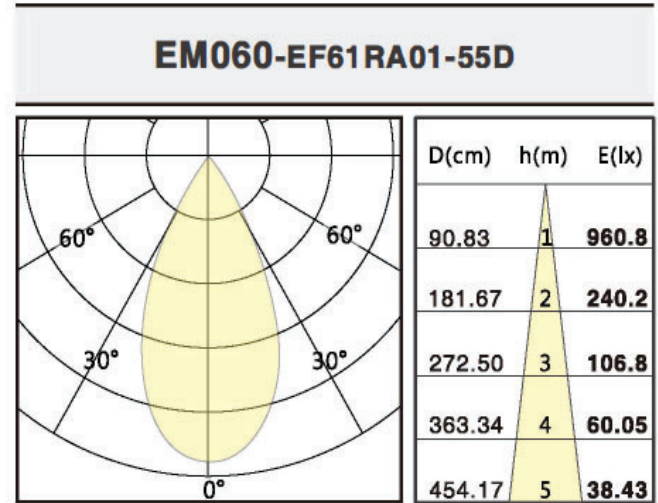

9w / 250ma | 13w/350ma

120/277V Input

Triac and ELV Dimming @ 120v Only

0-10v Dimming

ELLA-Mini Round Trimless

PERFORMANCE

ABOVE DATA FOR 9W UNITS.
FOR 13W DATA MULTIPLY OUTPUTS BY 1.34