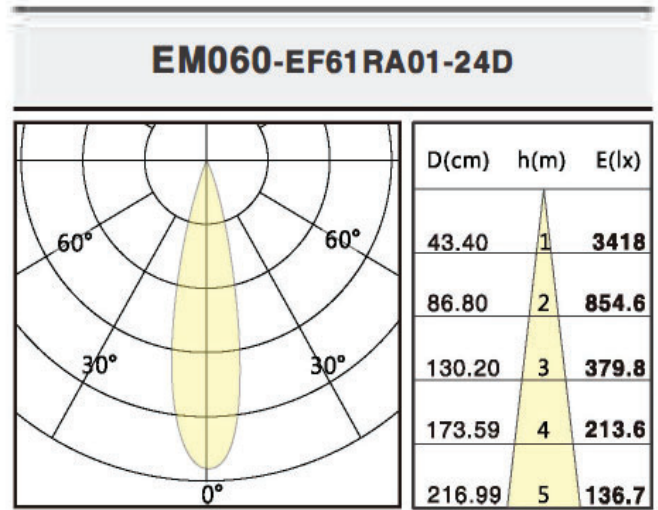

9w / 250ma | 13w/350ma

120/277V Input

Triac and ELV Dimming @ 120v Only

0-10v Dimming

ELLA-Mini Round Trimless

PERFORMANCE

ABOVE DATA FOR 9W UNITS.
FOR 13W DATA MULTIPLY OUTPUTS BY 1.34