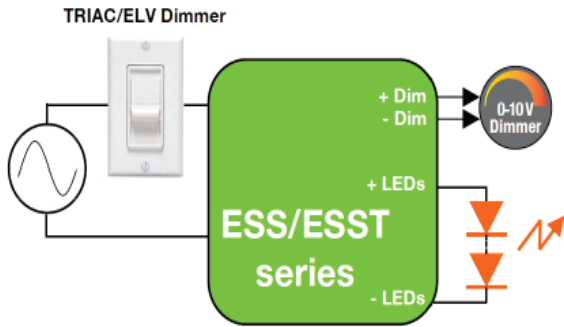

ESS Plastic case:
L 84 x W 40 x H 25 mm
(L 3.30 x W 1.57 x H 0.99 in)

DRIVER DATA

Junction box with through wiring capability.

Drivers can be easily accessed from below the ceiling.

STANDARD DRIVER IS UNIVERSAL DIMMING

9w / 250ma | 13w/350ma

120/277V Input

Triac and ELV Dimming @ 120v Only

0-10v Dimming