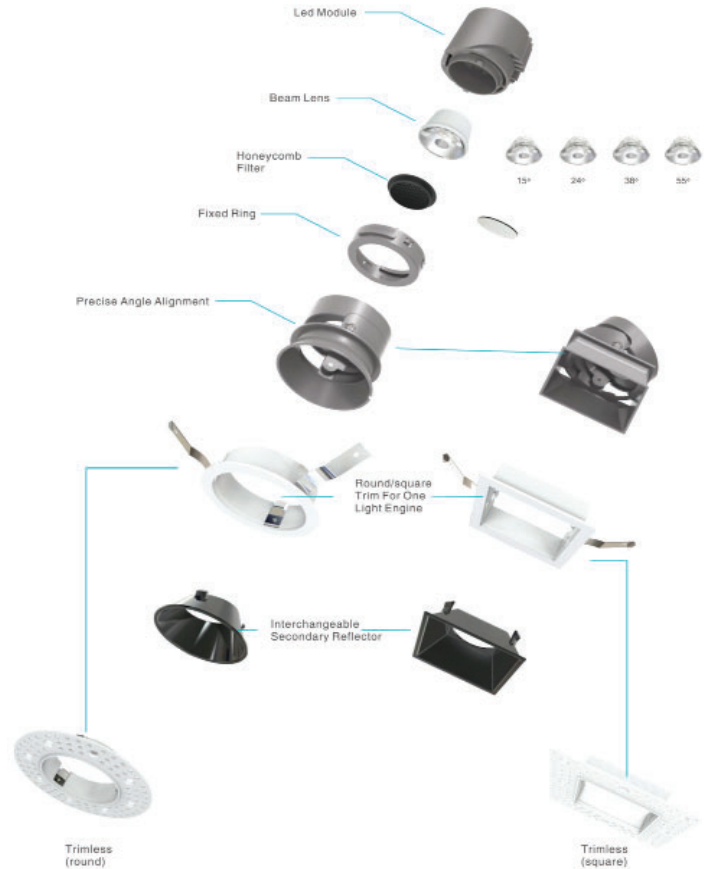

DETAILS

Dimming: Triac (5-100%), 0-10v Universal
 Input Voltage: 100-277v 50-60Hz
 Finishes: White, Black, Silver, Chrome
 Beam Angle: 15,24,38/55 Degrees
 Operating Temp Range:-20c through +45c
 Warranty: 5 Years
 Weight: 3.8lbs
 Optics: Cree COB with Acrylic TIR Reflectors
 Additional: IC Rated Housing Standard.
 Custom RAL finishes upon request.
 Available in overlap trim version.
 Remodeler options available for both trimless and trimmed units.

OPTIC ACCESSORIES

HEX - Hexcell Louver
 SOL - Solite Lens
 Various color filters and CCK filters available upon Request

Housing Ordering:

ELLA-R-TLNC		WATTS : 9W 13W
ELLA-R-TLREM		WATTS : 9W 13W

Trim Ordering:

ELLA-R-TL		TEMP : 2700K 3000K 3500K 4000K
		BEAM : 15 24 33 55
		CONE FINISH : WH BK CH SL
		TRIM FINISH : WH BK CH SL RAL#XXXX
		ACCESSORIES: HEX SOL

9w-749lm | 13w-1005lm

ELLA MODULAR DESIGN

ELLA-Mini ound Tr