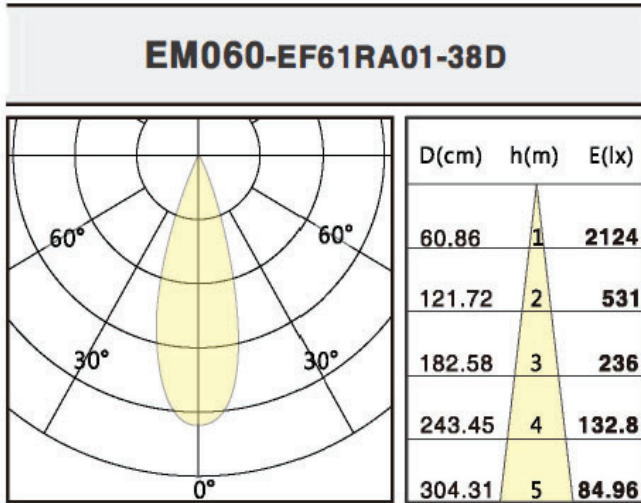

9w / 250ma | 13w/350ma

120/277V Input

Triac and ELV Dimming @ 120v Only

0-10v Dimming

ELLA-Mini Round Trimless

PERFORMANCE

ABOVE DATA FOR 9W UNITS.
FOR 13W DATA MULTIPLY OUTPUTS BY 1.34