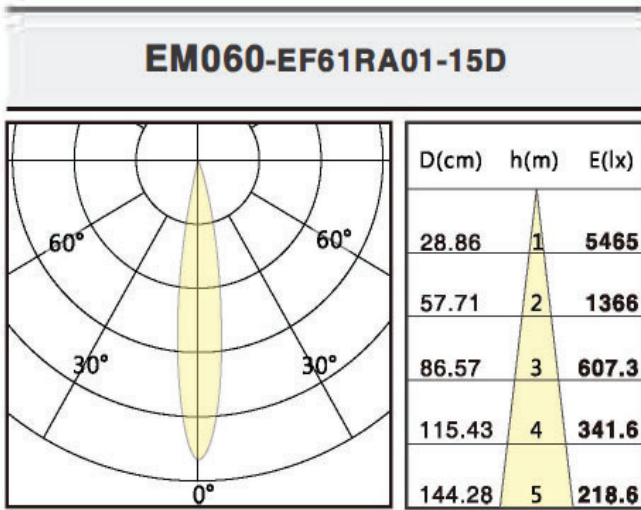

9w / 250ma | 13w/350ma

120/277V Input

Triac and ELV Dimming @ 120v Only

0-10v Dimming

ELLA-Mini Round Trimless

PERFORMANCE

ABOVE DATA FOR 9W UNITS.
FOR 13W DATA MULTIPLY OUTPUTS BY 1.34